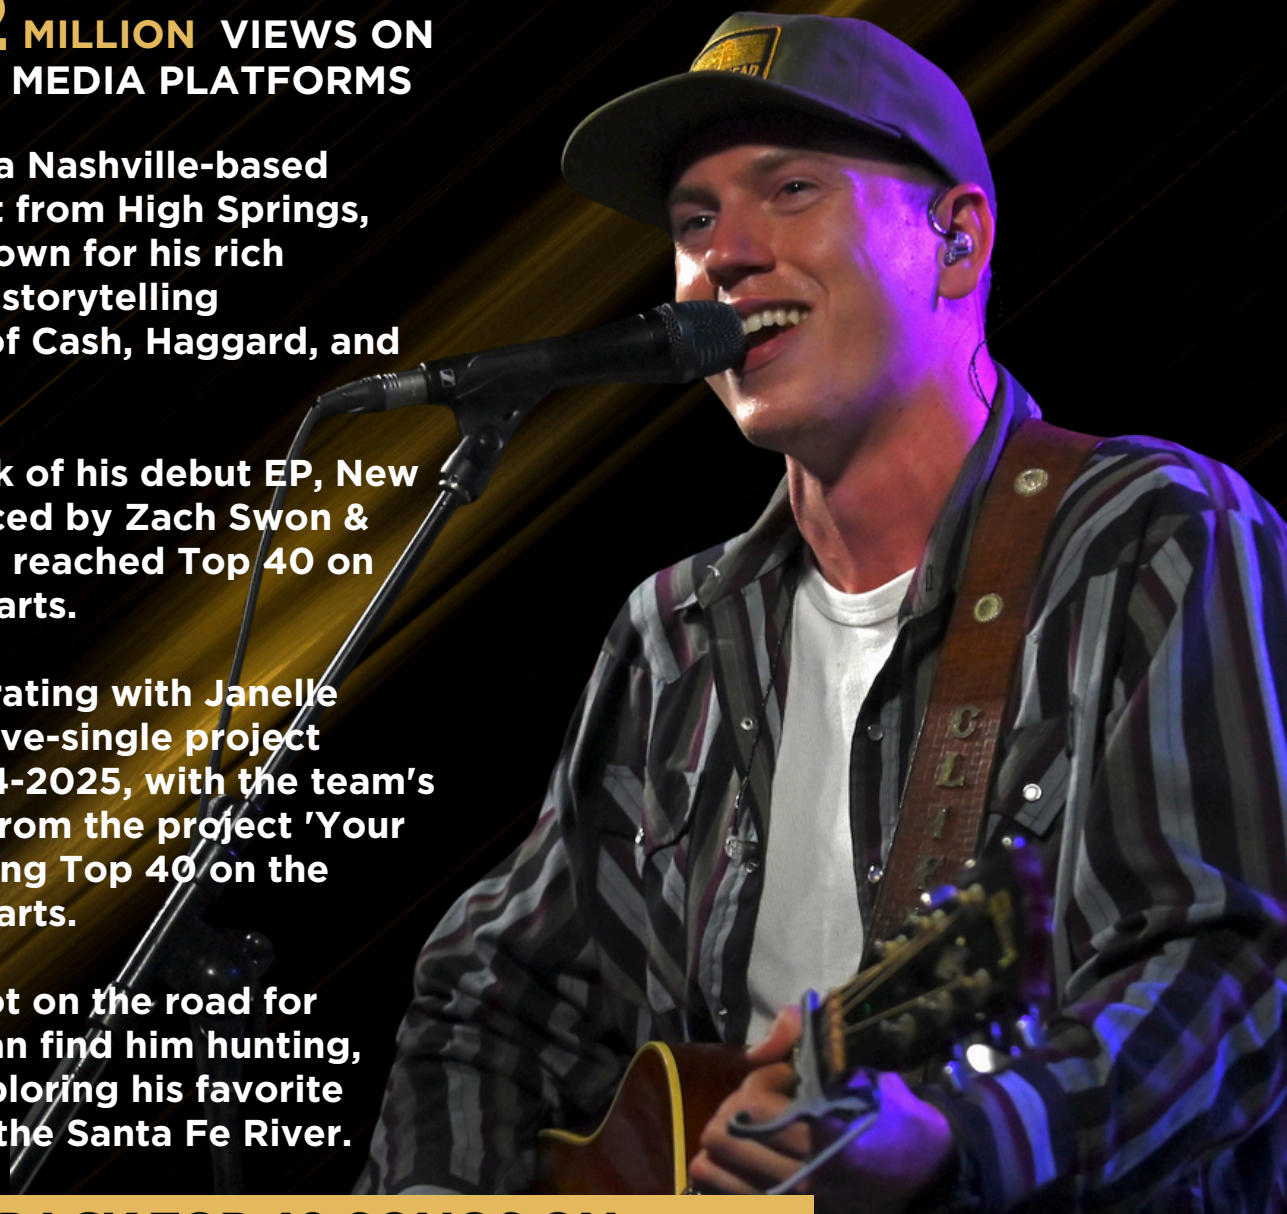

BACK TO BACK TOP 40 SONGS ON MUSIC ROW COUNTRYBREAKOUT CHART

@CLIFFDORSEYMUSIC

WWW.CLIFFDORSEY.COM

6.8K

5.9K

17.1K

PHOTO CREDIT: J.A. CHEONG

Justin Moore
HARDY
Riley Green
Craig Campbell
Trey Lewis
Julia Cole
Tanner Usrey

OPENED FOR

BOOKING: 352-226-2393 CLIFFDORSEYMUSIC@GMAIL.COM